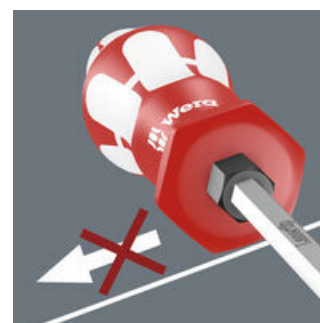

Non-roll feature

The hexagonal non-roll feature prevents any rolling away at the workplace.

Web link

<https://products.wera.de/en/kraftform_sports_editions_kraftform_sports_edition_wales.html>

Wera - Kraftform Sports Edition Wales
05347821001 - 4013288230430

Wera Werkzeuge GmbH
Korzter Straße 21-25
D-42349 Wuppertal
Tel: +49 (0)2 02 / 40 45-0
E-Mail: info@wera.de