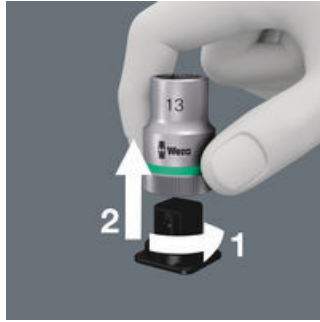

Secure hold and easy removal

The all new smooth turning mechanism guarantees both secure and rattle-free storage, yet allows easy removal of the tool.

Foldable box

The textile box can be nearly fully unfolded. Therefore the tools are easily accessible.