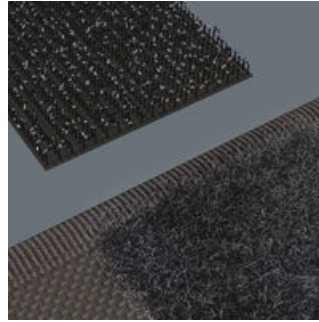

Robust material

The material used is distinguished by its high level of robustness.

Robust loops for a secure hold

The robust loops made of broad rubber band hold the tool safe and tight.

Flexible thanks to hook and loop fastener strips

The textile box features a fleece zone at the back. Using the provided self-adhesive hook and loop fastener strips, the textile box can be attached to the Wera 2go components. Or to the wall, shelf or workshop trolley.