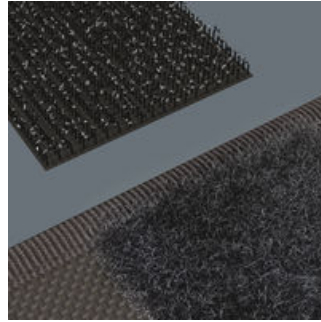

Textile boxes for Click-Torque torque wrench sets, empty

Robust, lightweight, rigid

Flexible thanks to hook and loop fastener strips

The material used is distinguished by its high level of robustness. At the same time, the textile box is light and rigid. Even if the textile box falls down, the tools are well protected.

The textile box features a fleece zone at the back. Using the provided self-adhesive hook and loop fastener strips, the textile box can be attached to the Wera 2go components. Or to the wall, shelf or workshop trolley.