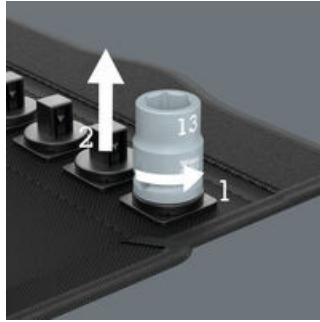

- For up to 10 sockets (3/8"), one impact screwdriver and one connector
- Robust, rigid material
- Strong hook-and-loop fastener system to prevent unintentional opening and therefore loss of the tool
- Compact design for space-saving storage
- Low weight for easy transport
- Textile box with twist-to-unlock system: secure storage and easy removal of the sockets
- Compatible with Wera 2go

Robust textile box for space-saving tool storage; ideal for mobile use as the material used is light and firm; for the 2090/16 Impaktor impact screwdriver set, 3/8"; without tools.

Web link

Wera - 9595
05136427001 - 4013288238702

Easy removal and secure storage

Thanks to the Twist-to-unlock system, the sockets are easily removed, and yet securely stored e.g. during transport.

Flexible due to hook-and-loop fastener strips

The textile box features a fleece zone at the back. Using the provided self-adhesive hook-and-loop fastener strips, the textile box can be attached to the Wera 2go components. Or to the wall, shelf or workshop trolley.