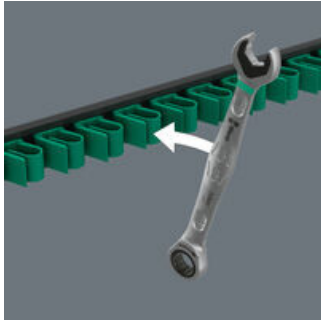

- With its strong magnet, the rail holds securely to metal surfaces. It can also be bolted to the wall.
- The clips hold the tools perfectly

Empty magnetic rail. For up to 11 Joker spanners. The clips ensure perfect hold and easy access to the tools. With its strong magnet, the rail holds securely to metal surfaces. It can also be bolted to the wall.

Secure tool holding

The high-quality aluminium magnetic rail offers space for up to 11 spanners. The clamping springs hold the tools securely.

Held by magnetic force

With its strong magnet, the rail can be attached securely to metal surfaces.