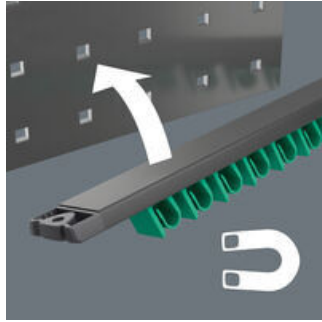

- With its strong magnet, the rail holds securely to metal surfaces. It can also be bolted to the wall.
- The clips hold the tools perfectly

Empty magnetic rail. For up to 11 Joker spanners. The clips ensure perfect hold and easy access to the tools. With its strong magnet, the rail holds securely to metal surfaces. It can also be bolted to the wall.

Secure tool holding

The high-quality aluminium magnetic rail offers space for up to 11 spanners. The clamping springs hold the tools securely.

Held by magnetic force

With its strong magnet, the rail can be attached securely to metal surfaces.

Screw mounting

The rail can also be bolted to the wall.

Further versions in this product family:

05136413001	30.0	370.0
-------------	------	-------