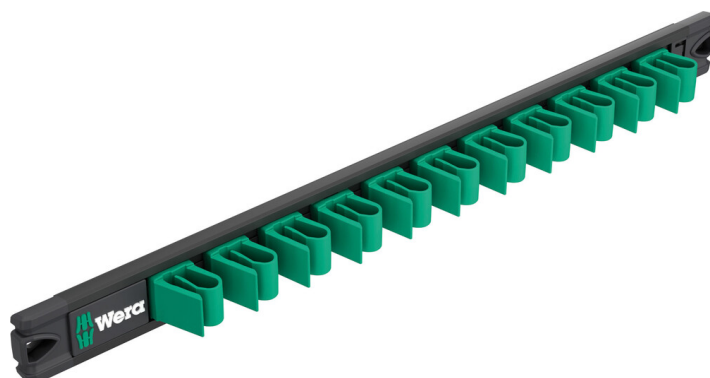

9610 Joker Magnetic rail, for up to 11 spanners, empty, 30 x 370 mm

Joker Accessories

EAN:	4013288228956	Size:	380x75x40 mm
Part number:	05136413001	Weight:	308 g
Article number:	9610	Country of origin:	TW
		Customs tariff number:	82041100

- With its strong magnet, the rail holds securely to metal surfaces. It can also be bolted to the wall.
- The clips hold the tools perfectly

Empty magnetic rail. For up to 11 Joker spanners. The clips ensure perfect hold and easy access to the tools. With its strong magnet, the rail holds securely to metal surfaces. It can also be bolted to the wall.

9610 Joker Magnetic rail, for up to 11 spanners, empty, 30 x 370 mm

Joker Accessories

Secure tool holding

The high-quality aluminium magnetic rail offers space for up to 11 spanners. The clamping springs hold the tools securely.

Held by magnetic force

With its strong magnet, the rail can be attached securely to metal surfaces.

Screw mounting

The rail can also be bolted to the wall.

Further versions in this product family:

05136413001