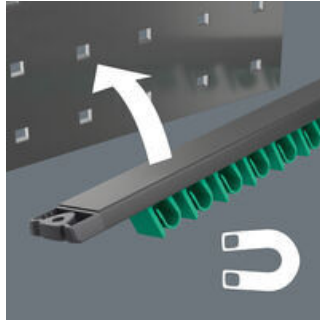

- With its strong magnet, the rail holds securely to metal surfaces. It can also be bolted to the wall.
- The clips hold the tools perfectly

Empty magnetic rail. For up to 11 Joker spanners. The clips ensure perfect hold and easy access to the tools. With its strong magnet, the rail holds securely to metal surfaces. It can also be bolted to the wall.

9610 Joker Magnetic rail, for up to 11 spanners, empty, 30 x 370 mm

Joker Accessories

Secure tool holding

The high-quality aluminium magnetic rail offers space for up to 11 spanners. The clamping springs hold the tools securely.

Held by magnetic force

With its strong magnet, the rail can be attached securely to metal surfaces.

Screw mounting

The rail can also be bolted to the wall.

Further versions in this product family:

05136413001