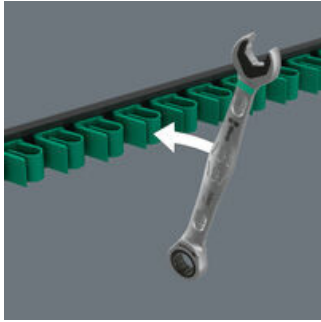

9610 Joker Magnetic rail, for up to 11 spanners, empty, 30 x 370 mm

Joker Accessories

EAN:	4013288228956	Size:	380x75x40 mm
Part number:	05136413001	Weight:	308 g
Article number:	9610	Country of origin:	TW
		Customs tariff number:	82041100

- With its strong magnet, the rail holds securely to metal surfaces. It can also be bolted to the wall.
- The clips hold the tools perfectly

Empty magnetic rail. For up to 11 Joker spanners. The clips ensure perfect hold and easy access to the tools. With its strong magnet, the rail holds securely to metal surfaces. It can also be bolted to the wall.

9610 Joker Magnetic rail, for up to 11 spanners, empty, 30 x 370 mm

Joker Accessories

Secure tool holding

The high-quality aluminium magnetic rail offers space for up to 11 spanners. The clamping springs hold the tools securely.

Held by magnetic force

With its strong magnet, the rail can be attached securely to metal surfaces.

Screw mounting

The rail can also be bolted to the wall.

Further versions in this product family:

05136413001