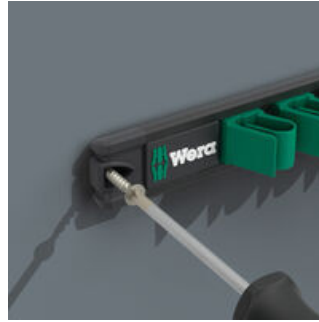

- With its strong magnet, the rail holds securely to metal surfaces. It can also be bolted to the wall.
- The clips hold the tools perfectly

Empty magnetic rail. For up to 11 Joker spanners. The clips ensure perfect hold and easy access to the tools. With its strong magnet, the rail holds securely to metal surfaces. It can also be bolted to the wall.

Secure tool holding

The high-quality aluminium magnetic rail offers space for up to 11 spanners. The clamping springs hold the tools securely.

Held by magnetic force

With its strong magnet, the rail can be attached securely to metal surfaces.

Screw mounting

The rail can also be bolted to the wall.

Further versions in this product family:

05136413001	30.0	370.0
-------------	------	-------