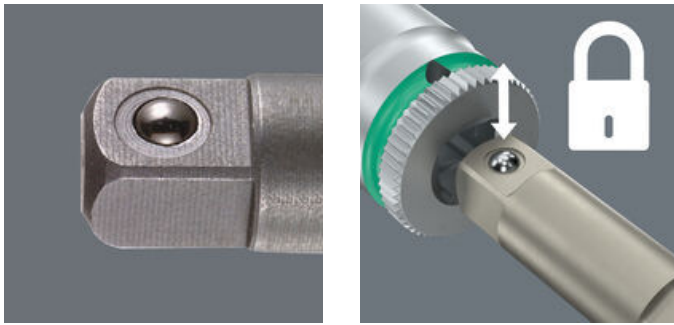

EAN:	4013288016997	Size:	25x8x8 mm
Part number:	05136000001	Weight:	8 g
Article number:	870/1	Country of origin:	CZ
		Customs tariff number:	82042000

- Adaptor for nut spinner sockets
- 1/4" external square
- 1/4" hexagon drive (Wera connecting series 1)

Tool shaft for sockets. Tip: 1/4" external square head. Drive: 1/4" external hexagon

Web link
<https://www.wera.de/en/05136000001>

Wera - 870/1
05136000001 - 4013288016997

Wera Werkzeuge GmbH
Korzter Straße 21-25
D-42349 Wuppertal
Tel: +49 (0)2 02 / 40 45-0
E-Mail: info@wera.de

With ball

With friction ball; for manual nut spinner sockets

Further versions in this product family:

				
	inch	mm	inch	inch
0513600001 ¹⁾	1/4"	25	1"	1/4"

¹⁾ With friction ball; for manual nut spinner sockets