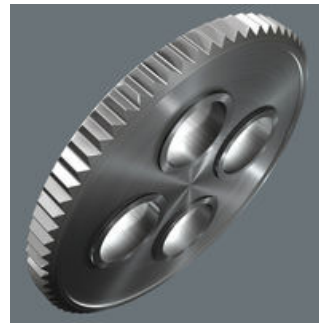

Small return angle

Fine-pitched with 72 teeth for a return angle of only 5°