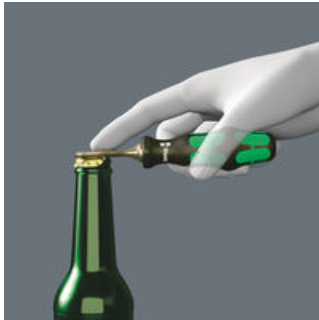

With bottle opener in the Wera design

With a pretty bottle opener that you don't want to put down.

Web link

Wera - 9516
05134545001 - 4013288226075

Wera Werkzeuge GmbH
Korzter Straße 21-25
D-42349 Wuppertal
Tel: +49 (0)2 02 / 40 45-0
E-Mail: info@wera.de