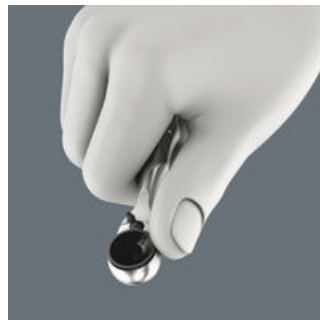

### Flexible shaft

Around the corner screwdriving with the 393 S screwdriver. The flexible shaft allows to reach fixing screws in unfavourable positions. The ideal tool for screwdriving situations that are difficult to reach.

### Secure hold and easy removal

Secure bit holding feature due to locking mechanism. With strong permanent magnet.

### The Zyklop Mini 1

The Zyklop Mini 1 mini ratchet allows particularly quick screwdriving, even in narrow work situations. With direct bit mounting. With the Wera 870/1 adapter (1/4"-hexagon to 1/4"-square head), 1/4" sockets can also be operated.