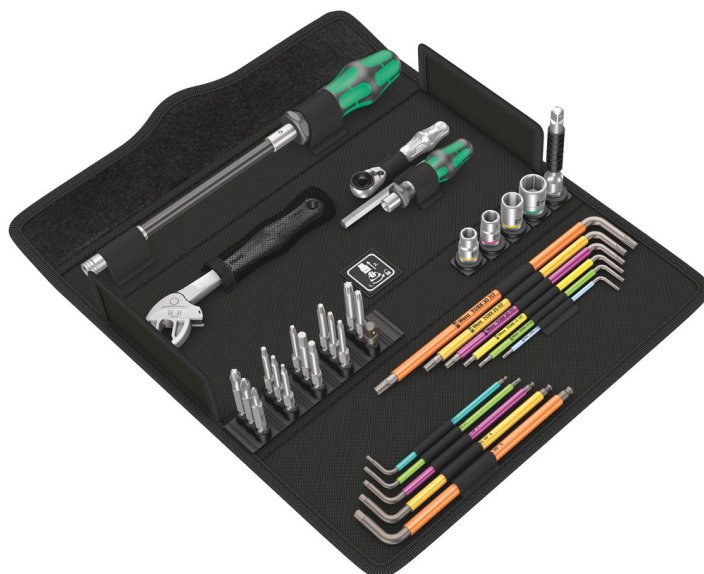

# Kraftform Kompakt F 1 screwdriving tool set for window installation, 36 pieces

Kraftform Kompakt user-specific sets

<b>EAN:</b>	4013288217721	<b>Size:</b>	325x145x65 mm
<b>Part number:</b>	05134013001	<b>Weight:</b>	1298 g
<b>Article number:</b>	Kraftform Kompakt F 1	<b>Country of origin:</b>	CZ
		<b>Customs tariff number:</b>	82079030

- Premium 36-piece universal tool set for the professional window builder
- 393 S extra slim bit hand holder with flexible shaft for applications in hard-to-reach work spaces
- With Joker 6004 S spanner and Zyklop Mini 1 bit ratchet (1/4")
- Socket wrench and bit assortment in premium Wera quality, attuned to universal window construction applications
- Compact and solid textile tool box with Wera 2go compatibility