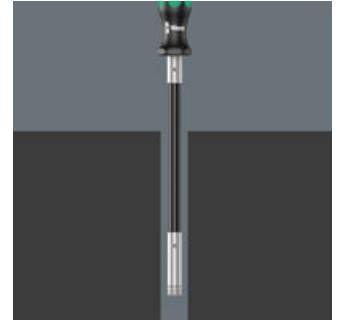

Slim bit holder 393 S

The particularly slim bit holder allows working in very tight work spaces.

Web link

Wera - Wera 2go H 1
05134011001 - 4013288217677

Wera Werkzeuge GmbH
Korzter Straße 21-25
D-42349 Wuppertal
Tel: +49 (0)2 02 / 40 45-0
E-Mail: info@wera.de