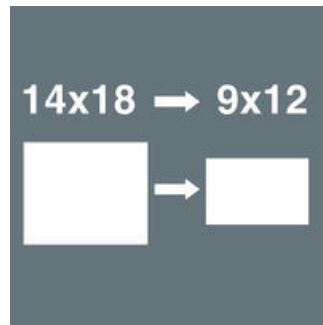

Adapter insert

With safety pin

Chrome vanadium steel

14x18 mm

For torque wrenches of the Click-Torque X series with 14x18 mm holder.

For the use of square insert tools 9x12 mm in torque wrenches with internal square 14x18 mm.