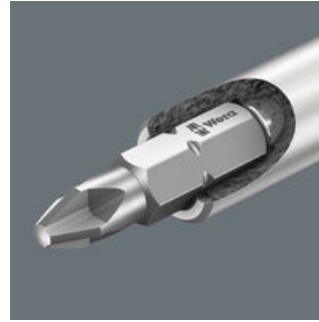

6 Wera bits tidily arranged in a minimum of space in a practical Bit-Check. Tough viscous Wera bits for hexagon head screws and universal use. 1 universal holder 893/4/1 K for insertion in the power screwdriver or for use in the chuck of the electric drill.

At the workplace

The Bit-Checks can be positioned upright at the workplace so the tool is always quickly to hand.

Tough bits

Tough Wera bits prevent the tip from breaking prematurely. Z-bits usually are the bit for universal screwdriving applications.

Universal holder with stainless steel sleeve

With stainless steel sleeve and strong permanent magnet.

Web link

<https://www.wera.de/en/05073406001>

Wera - Bit-Check 7 Universal 1 SB
05073406001 - 4013288036186