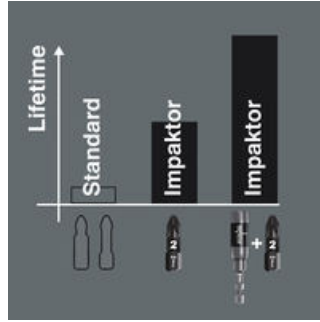

Reduced danger of bit breakage.

Particularly high strength. Reduce the danger of premature bit breakage.