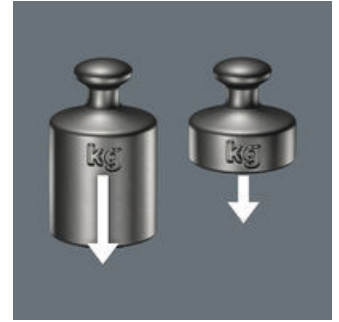

Reduced danger of bit breakage.

Particularly high strength. Reduce the danger of premature bit breakage.

Torsion zone

Torsion zone specially designed to absorb such forces and thereby protect the bit tip.

Reduced contact pressure

These diamond particles reduce the cam-out effects - particularly high in power tool applications - which can lead to a slipping out of the screw head. The diamond particles literally bite themselves into the screw recess. This means that less contact pressure is required, something that greatly delays fatigue setting-in in power tool screwdriving jobs.