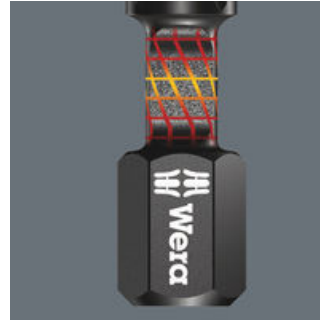

Torsion zone

Torsion zone specially designed to absorb such forces and thereby protect the bit tip.