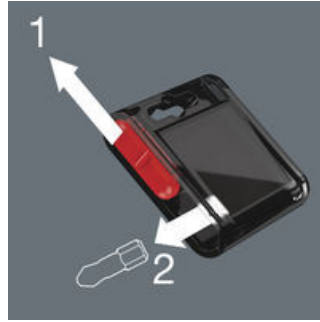

High quality bits for recessed TORX® screws in a practical Bit-Box. The Impaktor technology ensures above-average service life even under very demanding circumstances. The enhanced friction resistance from the rough diamond-particle coating on the tip of the bit prevents any slipping out of the screw head. Particularly suitable for use with customary impact drivers; 1/4" hex, appropriate for holders as per DIN ISO 1173-D 6.3. Come with "Take it easy" Toolfinder: colour coding according to profile and size stamp.

Bits for TORX® Screws

Bit-Box

Impaktor technology for an above-average service life even under extreme demands

The slide switch allows a simple and gradual removal and reinsertion of the bits. The transparent reverse side means that it is easy to know how many bits are still in the box.