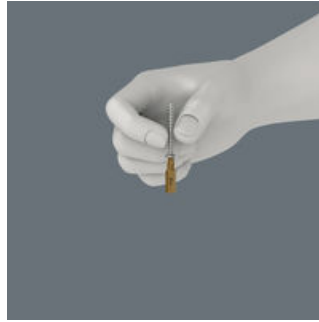

6 50 mm-long Wera TORX® bits tidily arranged in a minimum of space in a practical Bit-Check. The wedging forces resulting from the contact pressure between the drive tip and the screw profile securely hold the screw on the tool.

The HF profile

In tight assembly or disassembly situations, for example in engine compartments, it is not possible to securely hold the screw with the hand on the screwdriver, and the screw subsequently often gets lost. Lengthy searches or the loss of the screw (with the associated danger that could bring about) are the consequence. The HF tools developed by Wera are ideal because they feature an optimised geometry of the original TORX® profile. The wedging forces resulting from the surface pressure between the drive tip and the screw profile mean that the screw is securely held on the tool!