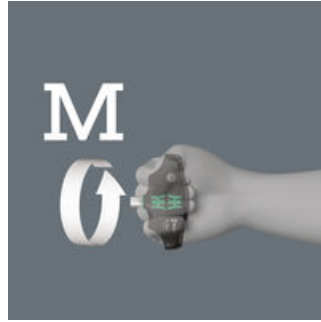

High torque transfer

By using the blade as an extension of your lower arm you can transfer particularly high torque.

Further versions in this product family:

	mm	mm	mm	mm	inch
05023400001	6	60	44	100	2 23/64"

Web link

<https://products.wera.de/en/kraftform_kompakt_kraftform_kompakt_vario_without_ratchet_functionality_6_mm_vario_blades_and_adaptors_95_vario.html>

Wera - 95 Vario
05023400001 - 4013288208446

Wera Werkzeuge GmbH
Korzter Straße 21-25
D-42349 Wuppertal
Tel: +49 (0)2 02 / 40 45-0
E-Mail: info@wera.de