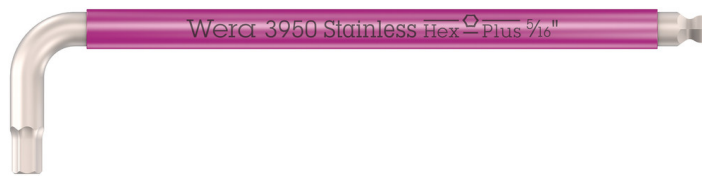

3950 SPKL Multicolour Imperial L-keys, imperial, stainless, 5/16" x 195 mm

L-Keys for Hexagon Socket Screws

EAN:	4013288221414	Size:	195x37x12 mm
Part number:	05022857001	Weight:	140 g
Article number:	3950 SPKL Multicolour Imperial	Country of origin:	CZ
		Customs tariff number:	82041100

- L-keys for hexagonal socket screws
- Stainless L-keys are hardened to the same strength as conventional (carbon) steel tools, and prevent extraneous rust forming.
- Hex-Plus allows socket head screws to live longer
- Rubber sleeve for pleasant grip
- Hexagonal ballpoint on the long arm

Premium L-key made of stainless steel for imperial hexagonal socket screws by Wera. Stainless steel prevents transmission of extraneous rust. The Hex-Plus profile offers larger contact surfaces in the screw head. The notch effect is reduced to a minimum and the destruction of the screw head is almost eliminated. With hexagonal ball tip at the long arm: The ball-shaped tip profiles enable the tool shaft to be moved and pivoted relative to the screw axis which allows screwdriving "around the corner". Take it easy tool finder with colour coding by size.

Ball tip

The spherical drive profile means that it is possible to swivel the axis of the tool to that of the screw, and therefore enable angled, "around-the-corner" screwdriving jobs.

L-keys with a thermoplastic sleeve