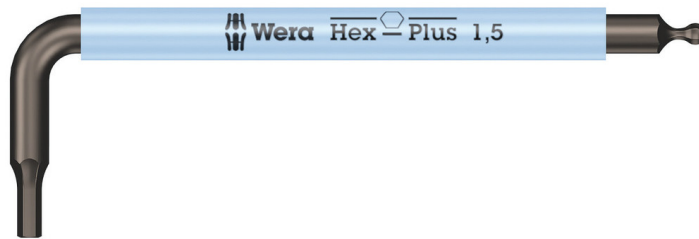

950 SPKS L-key Multicolour, metric, 1.5 x 50 mm

L-Keys for Hexagon Socket Screws

EAN:	4013288211910	Size:	53x18x4 mm
Part number:	05022678001	Weight:	3 g
Article number:	950 SPKS Multicolour	Country of origin:	CZ
		Customs tariff number:	82041100

- L-keys for hexagonal socket screws
- Hex-Plus allows socket head screws to live longer
- Colour coded, easy-to-grip plastic sleeve, even at low temperatures
- Hexagonal ballpoint on the long arm
- Wear-resistant size marking

High quality Wera L-keys with colour coded, convenient plastic sleeve. This means that the tool is quickly accessible and the ergonomic and pleasant handle is easy on the hands even at low temperatures. Hex-Plus L-keys provide larger contact surfaces on the screw head. The notching effect is thereby reduced to a minimum; the destruction of the screw head is almost eliminated. The ball on the long arm allows safe working even in difficult mounting positions. The BlackLaser surface treatment provides excellent surface protection, corrosion resistance and long life. Laser coated abrasion-resistant size markings on the L-keys for quick access.

L-Keys for Hexagon Socket Screws

L-keys with a thermoplastic sleeve

We questioned the classic L-key design, since all too often the screw head recess is rounded out, meaning screws can no longer be tightened or loosened - and so the user finds the L-key slipping out of the recess. Wera Hex-Plus tools have a larger contact surface in the screw head. The notching effects are reduced and thereby the deformation of the screws. At the same time, as much as 20 % more torque can be applied.