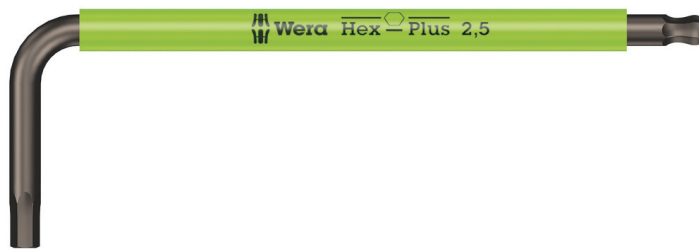

950 SPKS L-key Multicolour, metric, 2.5 x 63 mm

L-Keys for Hexagon Socket Screws

EAN:	4013288211927	Size:	59x20x4 mm
Part number:	05022671001	Weight:	4 g
Article number:	950 SPKS Multicolour	Country of origin:	CZ
		Customs tariff number:	82041100

- L-keys for hexagonal socket screws
- Hex-Plus allows socket head screws to live longer
- Colour coded, easy-to-grip plastic sleeve, even at low temperatures
- Hexagonal ballpoint on the long arm
- Wear-resistant size marking

High quality Wera L-keys with colour coded, convenient plastic sleeve. This means that the tool is quickly accessible and the ergonomic and pleasant handle is easy on the hands even at low temperatures. Hex-Plus L-keys provide larger contact surfaces on the screw head. The notching effect is thereby reduced to a minimum; the destruction of the screw head is almost eliminated. The ball on the long arm allows safe working even in difficult mounting positions. The BlackLaser surface treatment provides excellent surface protection, corrosion resistance and long life. Laser coated abrasion-resistant size markings on the L-keys for quick access.

L-Keys for Hexagon Socket Screws

L-keys with a thermoplastic sleeve

We questioned the classic L-key design, since all too often the screw head recess is rounded out, meaning screws can no longer be tightened or loosened - and so the user finds the L-key slipping out of the recess. Wera Hex-Plus tools have a larger contact surface in the screw head. The notching effects are reduced and thereby the deformation of the screws. At the same time, as much as 20 % more torque can be applied.