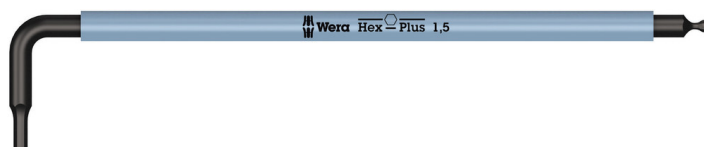

## L-Keys for Hexagon Socket Screws

<b>EAN:</b>	4013288167842	<b>Size:</b>	93x17x4 mm
<b>Part number:</b>	05022600001	<b>Weight:</b>	6 g
<b>Article number:</b>	950 SPKL Multicolour	<b>Country of origin:</b>	CZ
		<b>Customs tariff number:</b>	82041100

- L-keys for hexagonal socket screws
- Hex-Plus allows socket head screws to live longer
- Colour coded, easy-to-grip plastic sleeve, even at low temperatures
- Hexagonal ballpoint on the long arm
- Wear-resistant size marking

Premium Wera L-key with colour-coded, convenient hose sleeve, which makes the tool easily accessible and the ergonomic and comfortable handle is easy on the hands even at low temperatures. The Hex Plus profile offers larger contact surfaces in the screw head. The notch effect is reduced to a minimum and the destruction of the screw head is almost eliminated. The ball on the long arm allows safe working even in difficult installation positions. The BlackLaser surface treatment makes for excellent surface protection, even from corrosion, and for long durability. Lasered and therefore abrasion-proof size marking on the L-key for quick access.

### L-keys with a thermoplastic sleeve

We questioned the classic L-key design, since all too often the screw head recess is rounded out, meaning screws can no longer be tightened or loosened - and so the user finds the L-key slipping out of the recess. Wera Hex-Plus tools have a larger contact surface in the screw head. The notching effects are reduced and thereby the deformation of the screws. At the same time, as much as 20 % more torque can be applied.