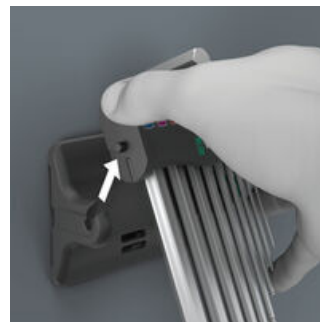

Ball tip

The spherical drive profile means that it is possible to swivel the axis of the tool to that of the screw, and therefore enable angled, "around-the-corner" screwdriving jobs.

Size identification

The size of each L-keys has been engraved by a laser. In addition Take it easy L-keys have a colour coding according to sizes - for simple and rapid accessing of the required tool. Making it easy to find the right tool.

Surface protection

Chrome-plated hexagon L-keys for outstanding surface protection and long service life. High corrosion protection.

Clever storage for L-Keys

The rack for the L-keys can be set up on the table or hung on the wall.

Clip for take-away

The clip is removable; so the L-keys can also be taken out and about.

Removable magnetiser

The rack includes a removable magnetiser that can be used to magnetise (and demagnetise) screws and tool tips.