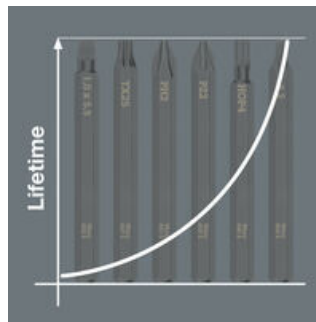

Long life span

The extra tough bits stand out with their particularly long service life. Premature breakage is prevented.

Further versions in this product family:

mm

inch

		mm	inch
05018166001	TX 15	70	2 3/4"
05018167001	TX 20	70	2 3/4"
05018168001	TX 25	70	2 3/4"
05018169001	TX 30	70	2 3/4"
05018170001	TX 40	70	2 3/4"

Web link

<https://products.wera.de/en/kraftform_kompakt_kraftform_kompakt_900_impact_screwdriver_867_s_torx.html>

Wera - 867 S TORX®
05018166001 - 4013288222572

Wera Werkzeuge GmbH
Korzter Straße 21-25
D-42349 Wuppertal
Tel: +49 (0)2 02 / 40 45-0
E-Mail: info@wera.de