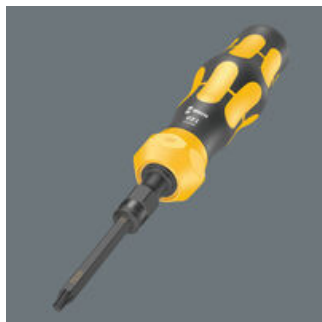

- For recessed TORX® screws
- Extra tough for long durability
- 1/4" hexagon drive
- For use with Wera impact screwdriver 921

Extra tough bit for TORX® socket screws. This prevents the bit from breaking prematurely and extends its service life. Suitable for use with Wera impact screwdriver 921. With 1/4" hexagonal drive.

Web link

https://products.wera.de/en/kraftform_kompakt_kraftform_kompakt_900_impact_screwdriver_867_s_torx.html

Wera - 867 S TORX®
05018166001 - 4013288222572

Wera Werkzeuge GmbH
Korzter Straße 21-25
D-42349 Wuppertal
Tel: +49 (0)2 02 / 40 45-0
E-Mail: info@wera.de

Kraftform Kompakt 900 impact screwdriver

For use with 921 impact screwdriver

The 921 impact screwdriver combines the advantages of manual impact wrenches, compact tools and screwdrivers with pound-thru blade.

The Wera impact screwdriver bits are particularly suitable for use with the Wera 921 impact screwdriver.

Long life span

The extra tough bits stand out with their particularly long service life. Premature breakage is prevented.