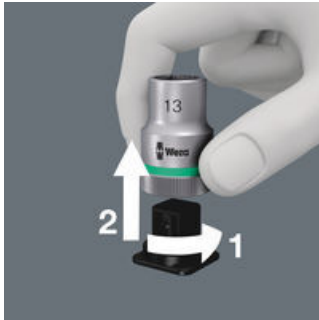

Zyklop Accessories, 1/2"

Secure hold and easy removal

The all new smooth turning mechanism guarantees both secure and rattle-free storage, yet allows easy removal of the tool.