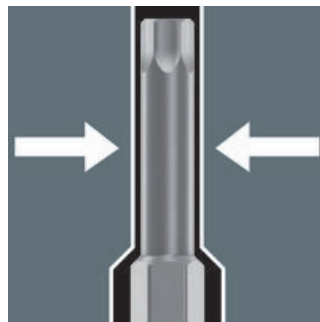

Simple direction change

All Zyklop Speed ratchets feature a thumbwheel that can be used to quickly and easily switch between clockwise and anticlockwise rotation, at any position. No complicated handling, no loss of time!

Low return angle

The reversible ratchet with 72 fine-pitched teeth has a low return angle of only 5°. This short stroke allows fast and precise work in all types of installation.

30 mm long and extra slim profile area

The bit sockets have a 30 mm long and extra slim profile area. This makes even couplings in tight work spaces easily accessible.

The Zyklop sockets

The Zyklop sockets are suitable for manual and machine-operated tools (non impact). They feature a ball stop groove and knurling at the rear end for manageability during manual use. They are made of chrome-vanadium, dull chromed. Take it easy tool finder: Colour coding by size as well as size stamping - to help you find the required socket quickly and easily.