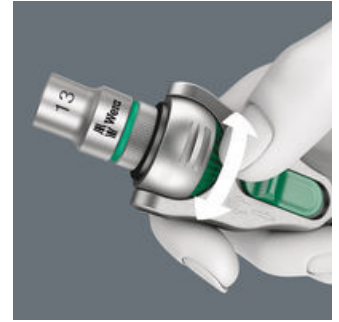

Simple direction change

All Zyklop Speed ratchets feature a thumbwheel that can be used to quickly and easily switch between clockwise and anticlockwise rotation, at any position. No complicated handling, no loss of time!