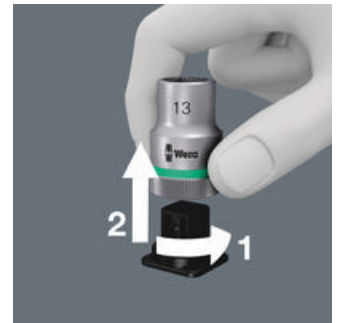

Secure hold and easy removal

The all new smooth turning mechanism guarantees both secure and rattle-free storage, yet allows easy removal of the tool.

Web link

<https://products.wera.de/en/ratchets_and_accessories_the_zyklop_ratchets_the_zyklop_ratchets_1_2_the_zyklop_metal_ratchet_switch_1_2_8100_sc_11.html>

Wera - 8100 SC 11
05004081001 - 4013288173973

Wera Werkzeuge GmbH
Korzter Straße 21-25
D-42349 Wuppertal
Tel: +49 (0)2 02 / 40 45-0
E-Mail: info@wera.de