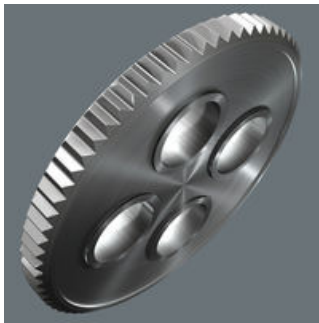

Zyklop Metal Switch

Due to the ever-more confined working environment, space is becoming more and more an issue for the application of ratchets. Our product developers therefore intensively occupied themselves with the issue of confined working spaces, and Wera has now solved this problem. The extremely slim and robust Zyklop Metal ratchet with a long lever was what emerged. When the change in direction needs to be quick, the Zyklop Metal Switch ratchet is the right tool. When the socket must not get lost and a coincidental change of direction has to be avoided at all cost, the Zyklop Metal Push is the correct choice.

Zyklop Metal Switch

Forged, full metal ratchet (chrome-molybdenum) that is extremely robust with a long service life; slim design to enable work in very confined spaces.

Reversible

Switch lever for convenient change of direction.

Web link

https://products.wera.de/en/ratchets_and_accessories_the_zyklop_ratchets_the_zyklop_ratchets_1_2_the_zyklop_metal_ratchet_switch_1_2_8100_sc_11.html

Wera - 8100 SC 11
05004081001 - 4013288173973

Small return angle

Fine-pitched with 72 teeth for a return angle of only 5°

Take it easy tool finder system

Take it easy tool finder system - with profile and size colour-coding for quick and easy tool selection. Colour-coded system for hexagon drive screws (L-Keys, Zyklop bit sockets), external hex drive screws and nuts (Joker wrenches, Zyklop sockets and Zyklop bit sockets with holding function), and TORX® drive screws (L-Keys, Zyklop bit sockets).