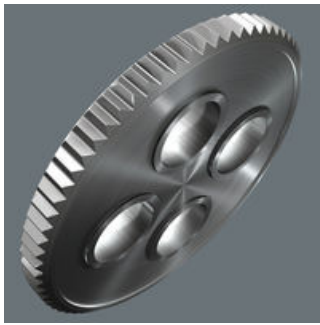

The Zyklop Metal Ratchet Switch, 1/2"

Small return angle

Fine-pitched with 72 teeth for a return angle of only 5°