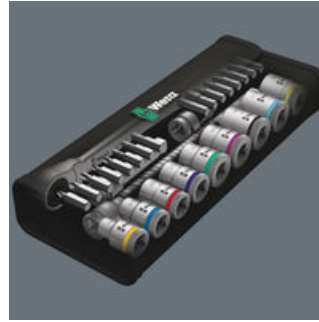

Textile boxes

The textile boxes offer dramatically improved portability, and are space-saving to boot! This means you can now carry the same collection of tools, in a much more compact and comfortable package. The hassle of running back and forth for the right tools has now become a thing of the past. And the much lower weight of a set makes carrying more convenient than ever before. The textile box including the tool will even survive a fall undamaged.