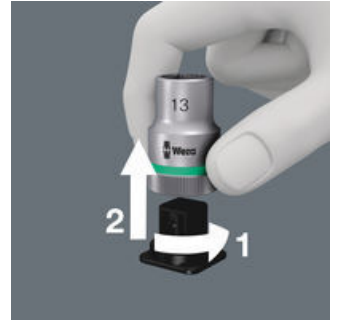

Secure hold and easy removal

The all new smooth turning mechanism guarantees both secure and rattle-free storage, yet allows easy removal of the tool.

Web link

<https://products.wera.de/en/ratchets_and_accessories_the_zyklop_ratchets_the_zyklop_ratchets_3_8_the_zyklop_metal_ratchet_switch_3_8_8100_sb_11.html>

Wera - 8100 SB 11
05004051001 - 4013288173959

Wera Werkzeuge GmbH
Korzter Straße 21-25
D-42349 Wuppertal
Tel: +49 (0)2 02 / 40 45-0
E-Mail: info@wera.de