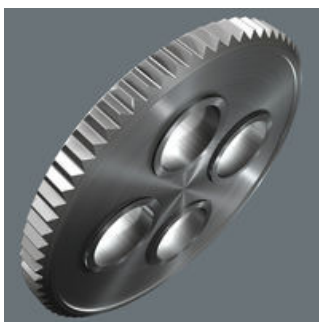

Zyklus Metal ratchet with switchover lever. Slim design for work in even very confined spaces. The 72 fine-pitched teeth allow a small return angle of 5°. Comes with a switchover lever for convenient direction change and secure socket locking function. Forged, full metal ratchet (chrome-molybdenum steel) for particularly high robustness and long service life.

Due to the ever-more confined working environment, space is becoming more and more an issue for the application of ratchets. Our product developers therefore intensively occupied themselves with the issue of confined working spaces, and Wera has now solved this problem. The extremely slim and robust Zyklop Metal ratchet with a long lever was what emerged. When the change in direction needs to be quick, the Zyklop Metal Switch ratchet is the right tool. When the socket must not get lost and a coincidental change of direction has to be avoided at all cost, the Zyklop Metal Push is the correct choice.

Zyklop Metal Switch

Forged, full metal ratchet (chrome-molybdenum) that is extremely robust with a long service life; slim design to enable work in very confined spaces.

Reversible

Switch lever for convenient change of direction.

Small return angle

Fine-pitched with 72 teeth for a return angle of only 5°

Ball lock

The ball lock ensures sockets and accessories fit securely, providing increased safety during operation. A short press on the release button allows the tool to be changed quickly.