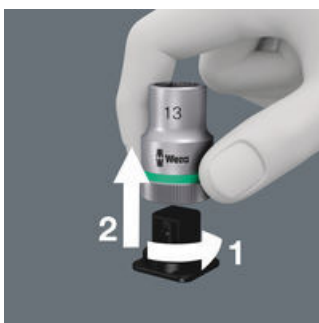

<b>EAN:</b>	4013288195005	<b>Size:</b>	450x120x25 mm
<b>Part number:</b>	05003980001	<b>Weight:</b>	77 g
<b>Article number:</b>	Belt B, 8-teilig, unbestückt	<b>Country of origin:</b>	CN
		<b>Customs tariff number:</b>	42029298

- Empty socket belt for 8 sockets/bit sockets, 3/8"
- Includes a convenient snap hook
- Smooth rotary mechanism for a secure hold and easy access of the tools
- Suitable for attachment to a wall, shelf, tool trolley and to the Wera 2go System

Typical Wera designed robust textile belt for 8 sockets/bit sockets (3/8") taking up minimal space. A smooth Twist to Unlock mechanism ensures a secure fit and simple removal of the sockets. Includes a snap hook for secure fastening to a belt loop or pocket. Supplied with a non-woven reverse side and hook-and-loop strips for simple attachment e.g. to a wall, shelf, tool trolley and to the Wera 2go tool transport system.

**Secure hold and easy removal**

The all new smooth turning mechanism guarantees both secure and rattle-free storage, yet allows easy removal of the tool.

**Practical nonwoven strips**

The textile belt can be attached by means of the nonwoven reverse side and the hook-and-loop strips e.g. to a wall, shelf, tool trolley and to the Wera 2go tool transport system.