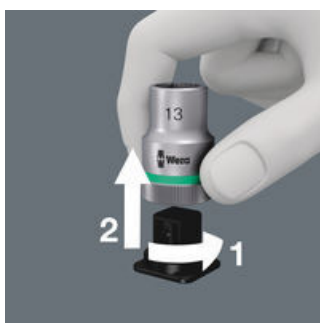

<b>EAN:</b>	4013288205797	<b>Size:</b>	275x47x28 mm
<b>Part number:</b>	05003892001	<b>Weight:</b>	82 g
<b>Article number:</b>	Belt C, 6-teilig, unbestückt	<b>Country of origin:</b>	CN
		<b>Customs tariff number:</b>	42029298

- Empty socket belt for 6 sockets/bit sockets, 1/2"
- Includes a convenient snap hook
- Smooth rotary mechanism for a secure hold and easy access of the tools
- Suitable for attachment to a wall, shelf, tool trolley and to the Wera 2go System

Typically Wera designed robust textile belt for 6 sockets/bit sockets (1/2") taking up minimal space. A smooth Twist to Unlock mechanism ensures a secure fit and simple removal of the sockets. Includes a snap hook for secure fastening to a belt loop or pocket. Supplied with a non-woven reverse side and hook and loop strips for simple attachment e.g. to a wall, shelf, tool trolley and to the Wera 2go tool transport system.

**Secure hold and easy removal**

The all new smooth turning mechanism guarantees both secure and rattle-free storage, yet allows easy removal of the tool.

**Practical nonwoven strips**

The textile belt can be attached by means of the nonwoven reverse side and the hook and loop strips e.g. to a wall, shelf, tool trolley and to the Wera 2go tool transport system.