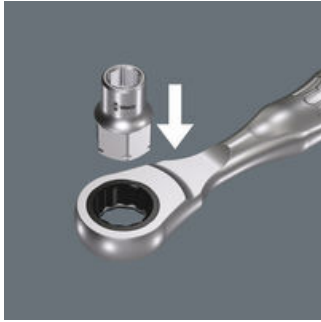

- Very low height - ideal for confined working areas
- For manual operations
- Equipped with ball stop groove
- Chrome vanadium steel, high-gloss chrome-plated
- For Zyklop Mini 2 and 1/4" ratchets

Zyklop socket with 1/4" and hex drive for manual jobs with a 1/4" ratchet.

**Web link**

[https://products.wera.de/en/ratchets\\_and\\_accessories\\_zyklop\\_mini\\_zyklop\\_mini\\_2\\_8790\\_fa.html](https://products.wera.de/en/ratchets_and_accessories_zyklop_mini_zyklop_mini_2_8790_fa.html)

## Zyklop Mini 2

The Zyklop Mini 2 is suitable for the direct attachment of the special Wera Zyklop sockets 8790 FA. These sockets feature a very low height, ideal for confined working spaces.