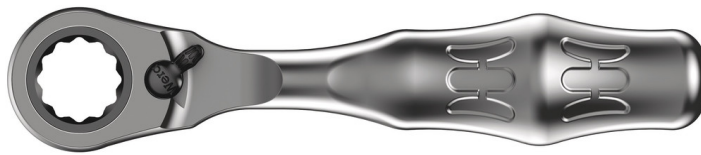

8005 Zyklop Mini 2 Ratchet, 107 mm

Zyklop Mini 2

EAN:	4013288179616	Size:	110x25x25 mm
Part number:	05003660001	Weight:	102 g
Article number:	8005	Country of origin:	TW
		Customs tariff number:	82041100

- Direct attachment of special Zyklop sockets
- Small return angle of 6° for precise working
- Simple left/right switchover
- Ideal for confined working situations

Zyklop Mini 2 for the direct take-up of special Wera Zyklop sockets. Combines filigree design with incredible robustness. For particularly rapid screwdriving even in confined working spaces. The Zyklop Mini 2 is the preferred choice whenever fastening with a power tool or conventional hand tool is impossible due to a lack of space.

Zyklop Mini 2

The Zyklop Mini Ratchets

For all difficult-to-access applications.

Zyklop Mini 2

The Zyklop Mini 2 is suitable for the direct attachment of the special Wera Zyklop sockets 8790 FA. These sockets feature a very low height, ideal for confined working spaces.

Small return angle

The fine tooth mechanism, with its 60 teeth, allows a small return angle of only 6° - ideal for precision work.

Simple direction change

Simple switching between left/right operations.

Further versions in this product family: