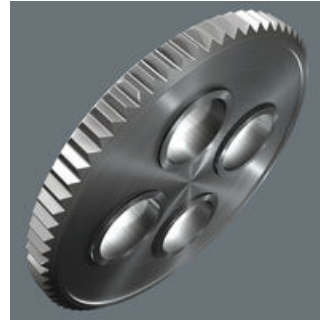

- Direct attachment of special Zyklop sockets
- Small return angle of 6° for precise working
- Simple left/right switchover
- Ideal for confined working situations

Zyklop Mini 2 for the direct take-up of special Wera Zyklop sockets. Combines filigree design with incredible robustness. For particularly rapid screwdriving even in confined working spaces. The Zyklop Mini 2 is the preferred choice whenever fastening with a power tool or conventional hand tool is impossible due to a lack of space.

Zyklop Mini 2

The Zyklop Mini Ratchets

For all difficult-to-access applications.

Zyklop Mini 2

The Zyklop Mini 2 is suitable for the direct attachment of the special Wera Zyklop sockets 8790 FA. These sockets feature a very low height, ideal for confined working spaces.

Small return angle

The fine tooth mechanism, with its 60 teeth, allows a small return angle of only 6° - ideal for precision work.

Simple direction change

Simple switching between left/right operations.

Further versions in this product family: