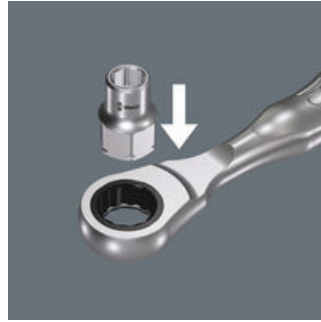

8005 Zyklop Mini 2 Ratchet, 107 mm

Zyklop Mini 2

EAN:	4013288179616	Size:	110x25x25 mm
Part number:	05003660001	Weight:	102 g
Article number:	8005	Country of origin:	TW
		Customs tariff number:	82041100

- Direct attachment of special Zyklop sockets
- Small return angle of 6° for precise working
- Simple left/right switchover
- Ideal for confined working situations

Zyklop Mini 2 for the direct take-up of special Wera Zyklop sockets. Combines filigree design with incredible robustness. For particularly rapid screwdriving even in confined working spaces. The Zyklop Mini 2 is the preferred choice whenever fastening with a power tool or conventional hand tool is impossible due to a lack of space.

Zyklop Mini 2

The Zyklop Mini Ratchets

For all difficult-to-access applications.

Zyklop Mini 2

The Zyklop Mini 2 is suitable for the direct attachment of the special Wera Zyklop sockets 8790 FA. These sockets feature a very low height, ideal for confined working spaces.

Small return angle

The fine tooth mechanism, with its 60 teeth, allows a small return angle of only 6° - ideal for precision work.

Simple direction change

Simple switching between left/right operations.

Further versions in this product family: