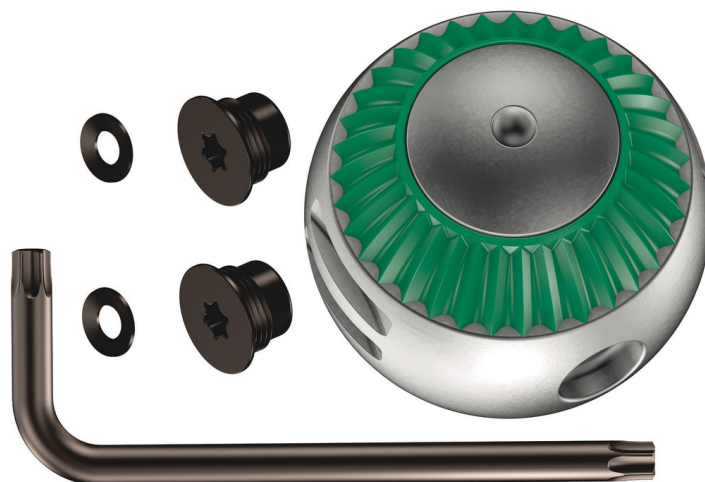

8000 C-R Repair kit for Zyklop ratchet head, 1/2", 1/2"

Zyklop Accessories, 1/2"

EAN:	4013288169143	Size:	130x100x40 mm
Part number:	05003651001	Weight:	199 g
Article number:	8000 C-R	Country of origin:	CZ
		Customs tariff number:	82041200

- Includes interchangeable ratchet head
- Including the tools needed for the exchange
- Including interchangeable screws

Repair kit to exchange the ratchet mechanism of the Zyklop Speed ratchet, 1/2". Contains interchangeable ratchet mechanism and the tools and interchangeable screws needed for the exchange.

8000 C-R Repair kit for Zyklop ratchet head, 1/2", 1/2"

Zyklop Accessories, 1/2"

Further versions in this product family:

inch

05003651001	1/2"
-------------	------

Web link

https://products.wera.de/en/ratchets_and_accessories_the_zyklop_ratchets_the_zyklop_ratchets_1_2_zyklop_accessories_1_2_8000_c-r.html